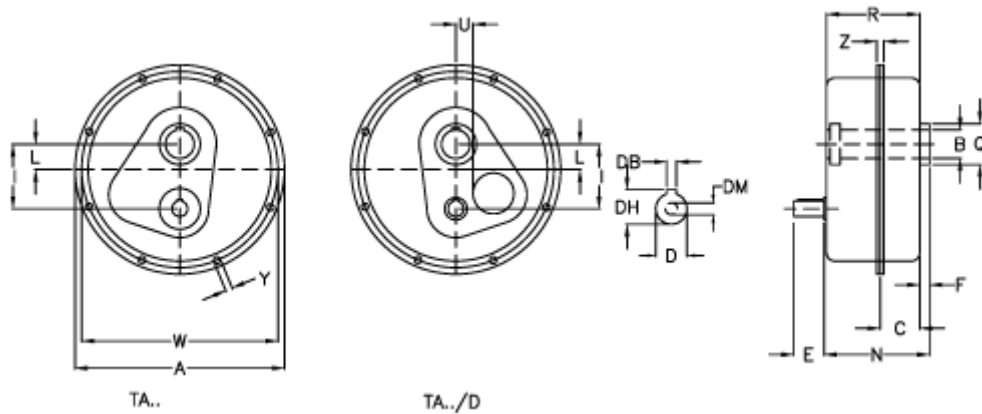

# Data Sheet

Article number: 29481251500

Description: Shaft mount. speed reducer  
TA 125.125D i=15 without lubrication

## Measures

a	= 850	E = 110	W	= 805
B G7	= 125	F = 34	Weight (kg)	= 410
C	= 110	I = 294	Y	= 17.0
DB	= 16	L = 80	Z	= 44.5
Description	= TA 125.125D	N = 310.0		
DH	= 59.0	Q = 170		
D h6	= 55	R = 304.0		
DM	= M16	U = 70		